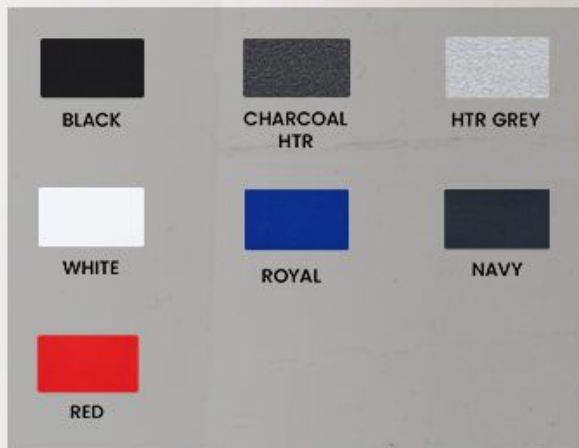

**STYLE**  
**350**

**YOUTH**  
**ESSENTIAL JOGGERS**

- 7.8oz / 260 GSM Fleece
- Ring Spun Combed Cotton
- 2 Front Pockets / 1 Back Pocket
- Comfort Fit
- Ribbed Cuffs
- Tear-Away Label
- 6 pcs Per Pack / 24 pcs Per Box
- Origin: Pakistan

**COLORS:**

**SIZES:**

**XS - XL**

**SIZE CHART:**

SIZE	XS	S	M	L	XL
WAIST	21	22	24	26	28
INSEAM	20.25	22.5	23.5	25.5	27
OUTSEAM	29.5	32	33.5	34.5	37

☎ 714-771-2149

🌐 [www.smartexapparel.com](http://www.smartexapparel.com)