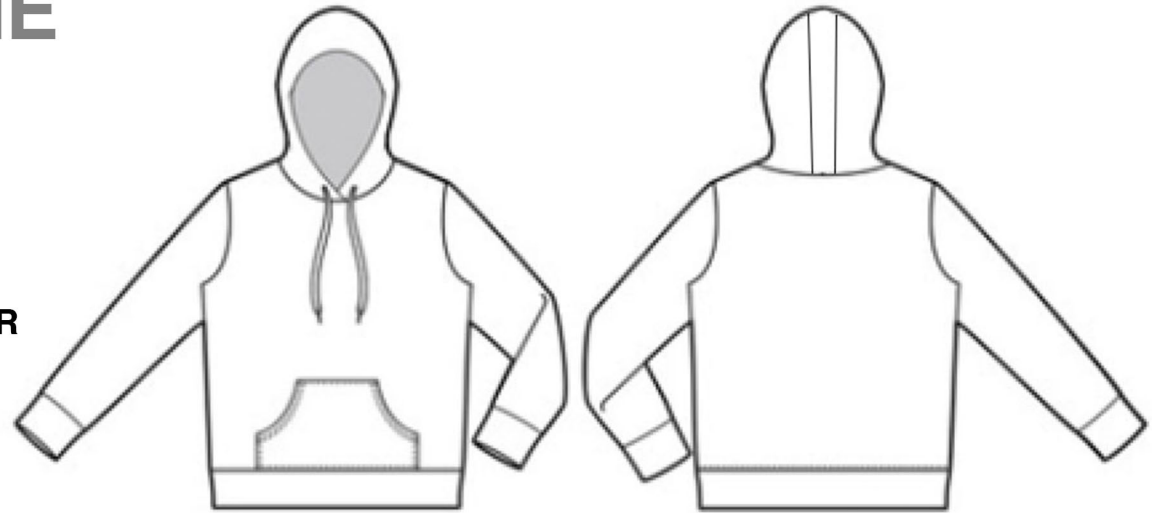

STYLE 7001C

PREMIUM CAMO HOODIE

PRODUCT SPECIFICATIONS

- * 60% RING-SPUN COMBED COTTON / 40% POLYESTER
- * 24 PIECES PER CASE
- * TEAR AWAY LABEL
- * 9 OZ FLEECE
- * XS - 3XL

| SIZES | XS | S | M | L | XL | 2XL | 3XL |
|-------------|----|----|----|----|----|-----|-----|
| CHEST | 19 | 20 | 22 | 24 | 26 | 28 | 30 |
| BODY LENGTH | 26 | 27 | 28 | 29 | 30 | 31 | 32 |